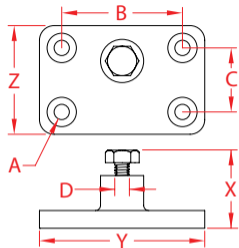

HEAVY SIDE DECK HINGE

316 STAINLESS STEEL

Import

Precision
Cast

ITEM	A	B	C	D	FASTENERS	X (height)	Y (length)	Z (width)	WT (lb)	PACKAGING TYPE	EACH (qty)	INNER (qty)	CARTON (qty)	UPC
S3682-1000	0.27"	2.00"	1.08"	0.31"	(4) #10	1.39"	2.84"	1.87"	0.28	POLYBAG	1	5	125	791506057093

NOTE:

ALL DIMENSIONS ARE NOMINAL (+/- 3%) AND ARE SUBJECT TO CHANGE WITHOUT NOTICE.